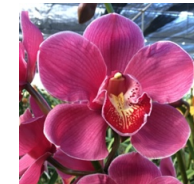

Kalahari Blaze 'Arcadia'