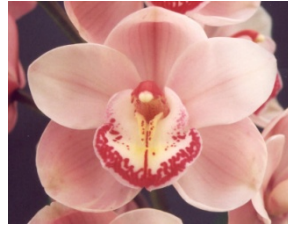

Dural Dream 'Picture'