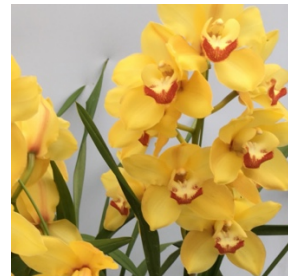

Traces Gold 'Sovereign'